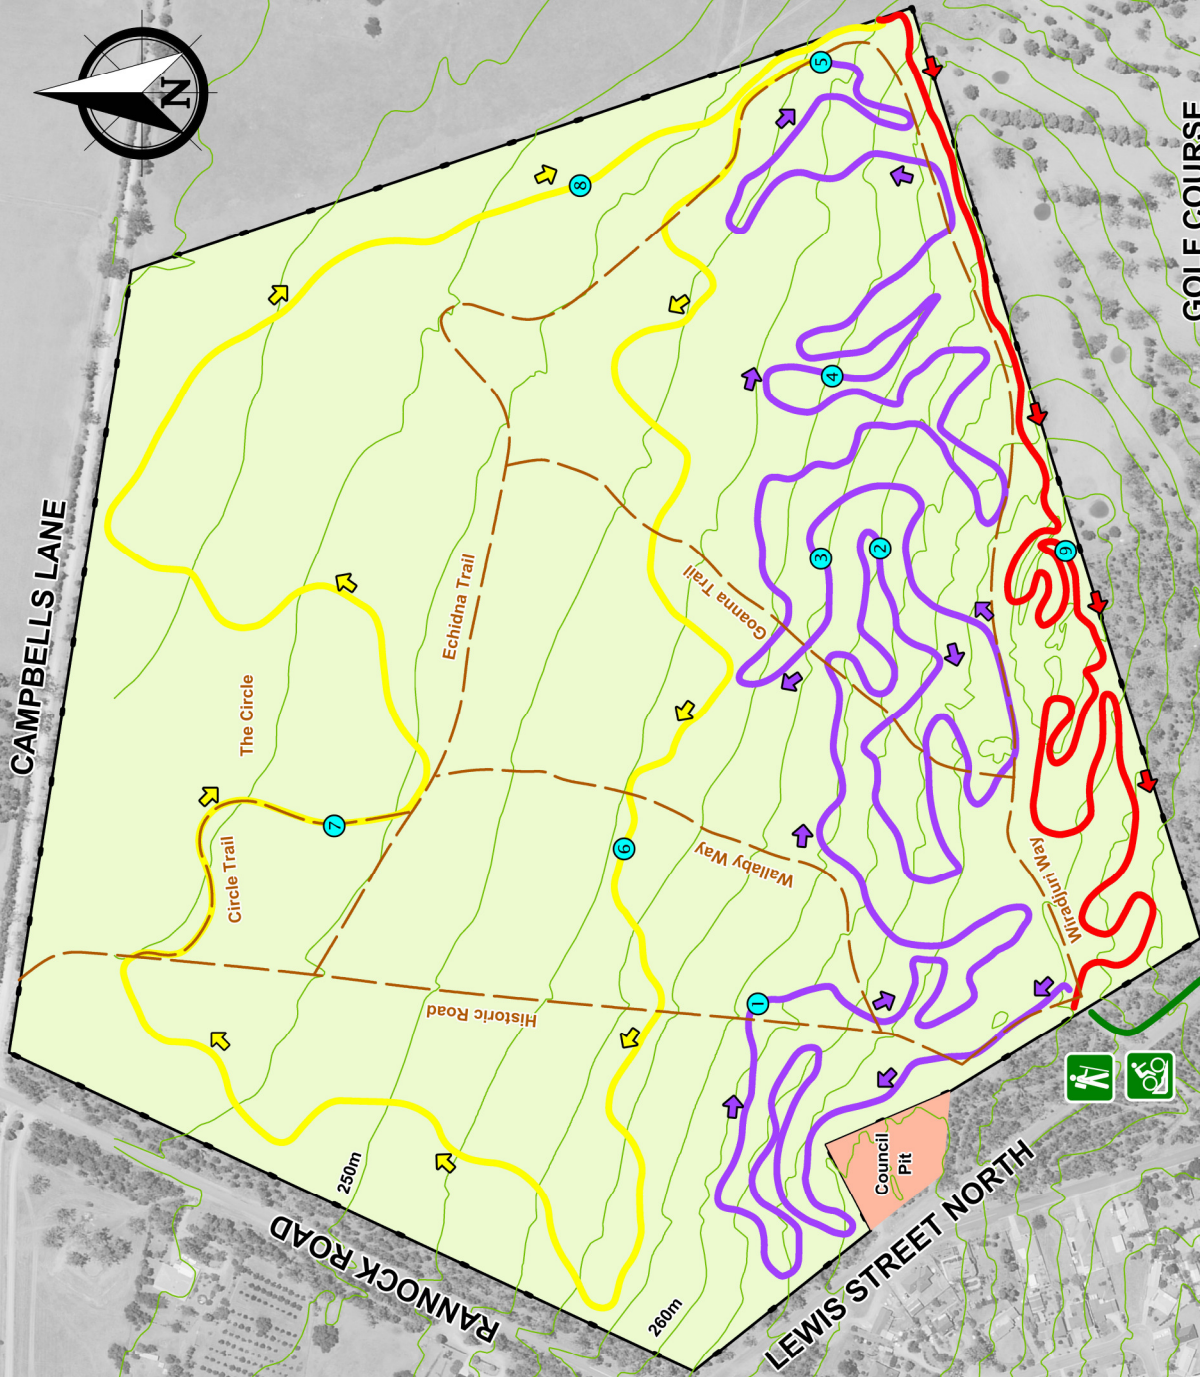

# Kindra BIKE & WALKING TRAIL

CAMPBELLS LANE

GOLF COURSE

KINDRA PARK

**Legend**

- Twister - 5.07km
- The Flats - 3.24km
- The Bumps - 1.64km
- Complete Course - 9.95km
- Direction of Track
- Km Markers
- Carpark to Entrance
- Entrance / Start & Finish
- Fire Trails
- 2m Contours

Please Phone  
Coolamon Shire Council  
on 6930 1800  
for any enquiries

Coolamon shire council  
*big enough to serve small enough to care*

**Rotary**